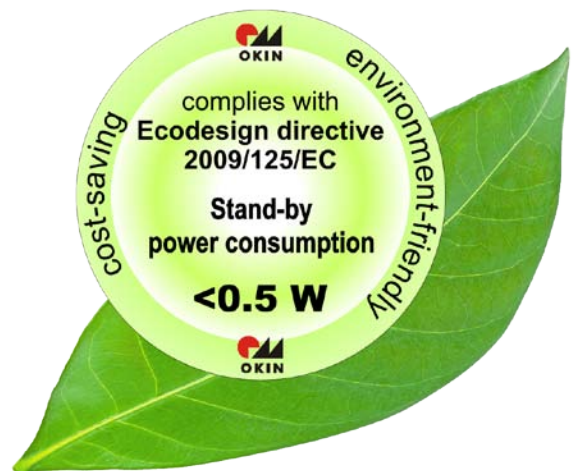

As a special feature, in each case the user interface can be designed to suit your individual needs.

SMPS (Switch Mode Power Supply)

Switch Mode Power Supplies which meet your requirements:

- Thanks to the low power consumption – less than 0.5 Watt in stand-by mode – they meet the Ecodesign guidelines and reduce the costs of energy
- They have a constant output voltage of 29 V DC and adapt automatically to the input voltage of each country
- As an option they are available as a wall plug type (EU, UK, US, AUS, JP) or to accommodate a battery
- We have also optimised the safety features. In addition to a temperature sensor, power monitor, power limiter and primary fuse, we have fitted a thermal fuse which protects the system if one of the other features fails.